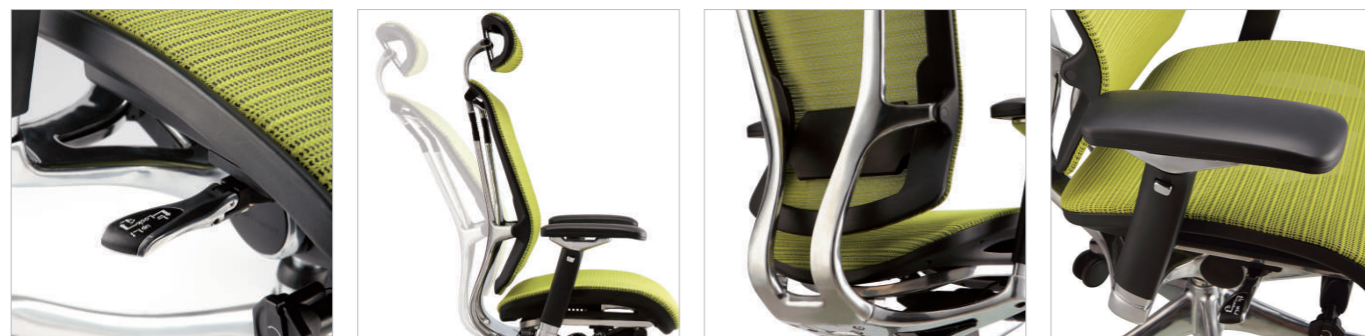

NEFIL SMART DESIGN

“SMART MOTION™ BACK SUPPORT” SYSTEM

When seated, flexible back automatically adjusts to apply the correct amount of support to suit individual users body weight.

During working, “SMART MOTION™” back continues to provide perfect support in a forward seated position.

Corresponding to the recline position, “SMART MOTION™” automatic flexible back will give full support.

ALUMINIUM DETAILING

TWIN PIVOT CONTROL MECHANISM

DUAL SPRING TECHNOLOGY

WATERFALL FRONT SEAT

SEAT PRESSURE REDUCTION INSETS

ADJUSTABLE LUMBAR SUPPORT

2D HEADREST

The headrest can be tilted and height adjusted to suit the user’s individual requirements.

4D ARMREST

Raise, lower, angle, width and depth adjustments to allow forearms to rest comfortably whilst taking the weight off your shoulders.

“SMART MOTION™ BACK SUPPORT”

SMART motion technology provides independent flexible backrest movement mirroring your back movements, giving perfect comfort and support to your back, thus reducing back fatigue.

LUMBAR SUPPORT HEIGHT ADJUSTMENT

The lumbar support can be positioned for the optimum ergonomic working position.

SINGLE LEVER CONTROL

Ingenious simple single lever control to operate the seat height, seat depth & back tilt functions.

SEAT TILT

This feature provides up to 5° forward tilt.

TILT TENSION ADJUSTMENT

Adjusts back tension to allow the back to tilt comfortably supporting your body weight when reclining.